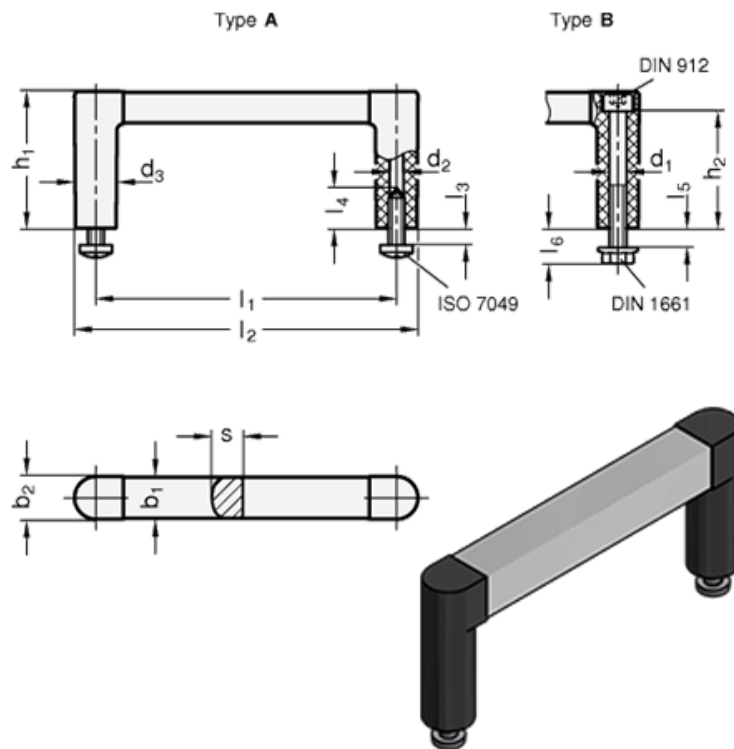

Data Sheet

Article number: 204231255AELS

Description: E+G Handle GN 423-12-55-A-ELS
- ELS natural / black, matte finish

Measures

b1 = 12	l2	= 67.5
b2 = 12.5	l3 Max.	= 5
d1 = -	l4 Min.	= 14
d2 = 4.3	l5 Max.	= 5
d3 = 12.5	l6	= 10.5
h1 = 40	s	= 9
h2 = 34.5	Weight (g)	= 27
l1 = 55		